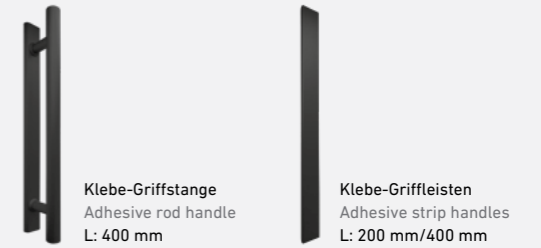

KLEBEBESCHLÄGE
Beschläge für Ganzglas-Schiebetüren in Edelstahl Mattoptik

ADHESIVE FITTINGS
Fittings for all-glass doors with a matte stainless steel finish