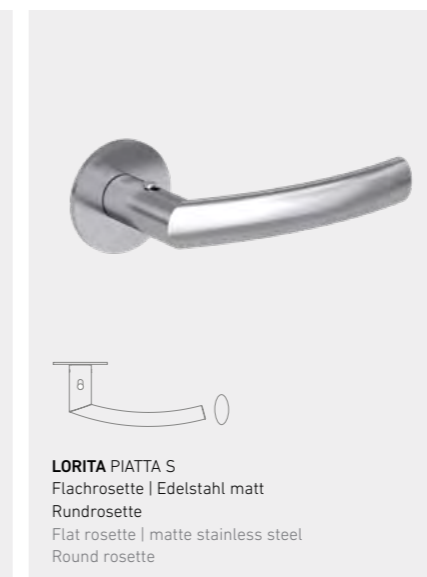

TRI 134
Schraubtechnik | Graphitschwarz und Edelstahl matt
Rund- oder Quadratrossette
Screw mechanism | graphite black and matte stainless steel, round or square rosette

AVUS PIATTA S
Flachrossette | Graphitschwarz und Kaschmirgrau,
Rundrossette
Flat rosette | graphite black and cashmere grey,
round rosette

LORITA PIATTA S
Flachrossette | Edelstahl matt
Rundrossette
Flat rosette | matte stainless steel
Round rosette