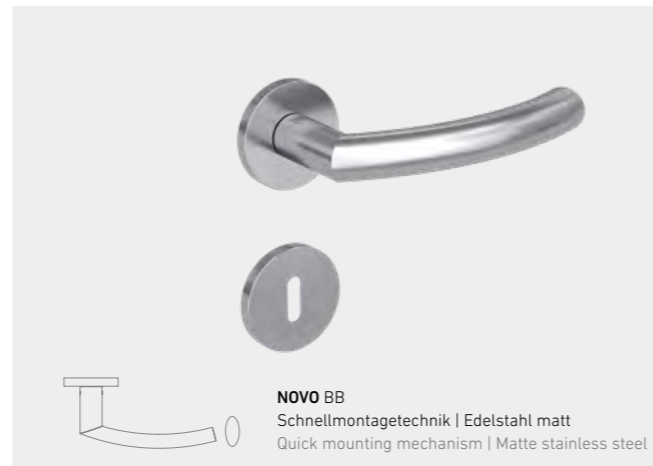

TOP MONO

GARANT

Griffwerk

TOP

MONO

   <p>MONO BB Schnellmontagetechnik Graphitschwarz Quick mounting mechanism Graphite black</p>	   <p>MONO BB Schnellmontagetechnik Edelstahl matt Quick mounting mechanism Matte stainless steel</p>
   <p>smart2lock by GRIFFWERK</p> <p>MONO Schnellmontagetechnik Graphitschwarz Quick mounting mechanism Graphite black</p>	   <p>smart2lock by GRIFFWERK</p> <p>MONO Schnellmontagetechnik Edelstahl matt Quick mounting mechanism Matte stainless steel</p>
   <p>MONO GGT Glastürbeschlag PURISTO S Graphitschwarz Glass door fittings Graphite black</p>	   <p>MONO GGT Glastürbeschlag PURISTO S Edelstahl matt Glass door fittings Matte stainless steel</p>
   <p>smart2lock by GRIFFWERK</p> <p>MONO GGT Glastürbeschlag PURISTO S Graphitschwarz Glass door fittings Graphite black</p>	   <p>smart2lock by GRIFFWERK</p> <p>MONO GGT Glastürbeschlag PURISTO S Edelstahl matt Glass door fittings Matte stainless steel</p>

*Inlays in allen CePaL-Öberflächen erhältlich *Inlays available in all CePaL surfaces

MONO

STANDARD-ROSETTE
STANDARD ROSETTE

BB-Schloss Rosette
BB lock with magnetic rosette

WC-Schloss
WC lock

PZ-Schloss
PZ lock