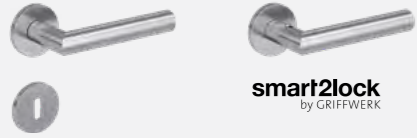

TOP MONO

GARANT

Griffwerk

TOP

MONO

   <p>MONO BB Schnellmontagetechnik Graphitschwarz Quick mounting mechanism Graphite black</p>	   <p>MONO BB Schnellmontagetechnik Edelstahl matt Quick mounting mechanism Matte stainless steel</p>
   <p>smart2lock by GRIFFWERK</p> <p>MONO Schnellmontagetechnik Graphitschwarz Quick mounting mechanism Graphite black</p>	   <p>smart2lock by GRIFFWERK</p> <p>MONO Schnellmontagetechnik Edelstahl matt Quick mounting mechanism Matte stainless steel</p>
   <p>MONO GGT Glastürbeschlag PURISTO S Graphitschwarz Glass door fittings Graphite black</p>	   <p>MONO GGT Glastürbeschlag PURISTO S Edelstahl matt Glass door fittings Matte stainless steel</p>
   <p>smart2lock by GRIFFWERK</p> <p>MONO GGT Glastürbeschlag PURISTO S Graphitschwarz Glass door fittings Graphite black</p>	   <p>smart2lock by GRIFFWERK</p> <p>MONO GGT Glastürbeschlag PURISTO S Edelstahl matt Glass door fittings Matte stainless steel</p>

*Inlays in allen CePaL-Öberflächen erhältlich *Inlays available in all CePaL surfaces

MONO

STANDARD-ROSETTE
STANDARD ROSETTE

BB-Schloss Rosette
BB lock with magnetic rosette

WC-Schloss
WC lock

PZ-Schloss
PZ lock