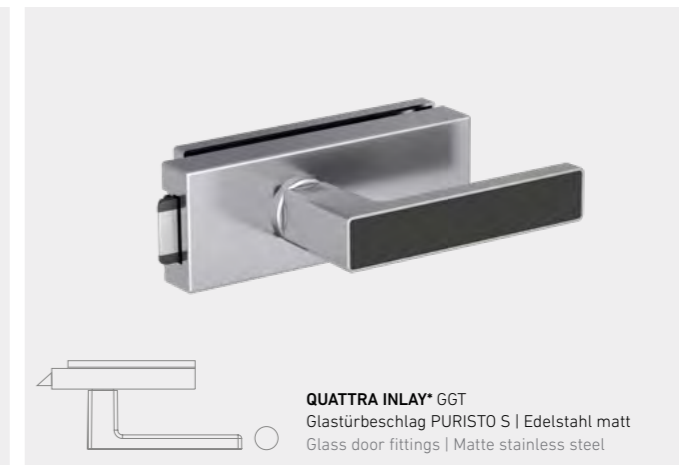

DOOR HANDLES AND ACCESSORIES FOR ALL APPLICATIONS

Door handles are distinctive elements of the door. They make a style statement and underline the room's architectural tone. We offer a comprehensive range of designs and the perfect solutions for all requirements: from door handles to glass door locks and matching hinges.

TOP MONO

GARANT

Griffwerk

TOP

MONO

   <p>MONO BB Schnellmontagetechnik Graphitschwarz Quick mounting mechanism Graphite black</p>	   <p>MONO BB Schnellmontagetechnik Edelstahl matt Quick mounting mechanism Matte stainless steel</p>
   <p>smart2lock by GRIFFWERK</p> <p>MONO Schnellmontagetechnik Graphitschwarz Quick mounting mechanism Graphite black</p>	   <p>smart2lock by GRIFFWERK</p> <p>MONO Schnellmontagetechnik Edelstahl matt Quick mounting mechanism Matte stainless steel</p>
   <p>MONO GGT Glastürbeschlag PURISTO S Graphitschwarz Glass door fittings Graphite black</p>	   <p>MONO GGT Glastürbeschlag PURISTO S Edelstahl matt Glass door fittings Matte stainless steel</p>
   <p>smart2lock by GRIFFWERK</p> <p>MONO GGT Glastürbeschlag PURISTO S Graphitschwarz Glass door fittings Graphite black</p>	   <p>smart2lock by GRIFFWERK</p> <p>MONO GGT Glastürbeschlag PURISTO S Edelstahl matt Glass door fittings Matte stainless steel</p>