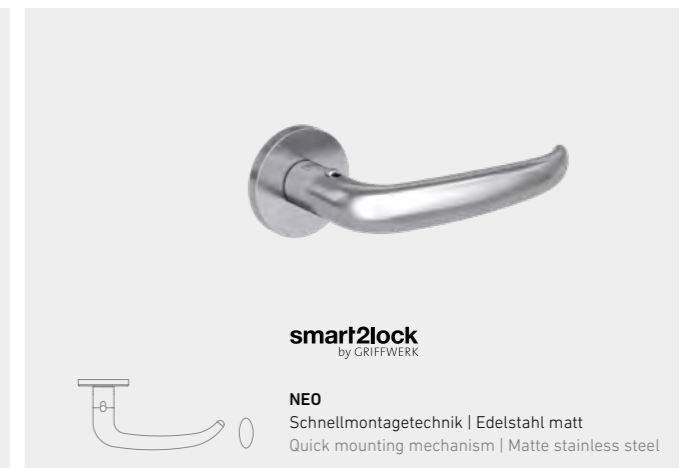

DOOR HANDLES AND ACCESSORIES FOR ALL APPLICATIONS

Door handles are distinctive elements of the door. They make a style statement and underline the room's architectural tone. We offer a comprehensive range of designs and the perfect solutions for all requirements: from door handles to glass door locks and matching hinges.

TOP MONO

GARANT

Griffwerk

TOP

MONO

   <p>MONO BB Schnellmontagetechnik Graphitschwarz Quick mounting mechanism Graphite black</p>	   <p>MONO BB Schnellmontagetechnik Edelstahl matt Quick mounting mechanism Matte stainless steel</p>
   <p>smart2lock by GRIFFWERK</p> <p>MONO Schnellmontagetechnik Graphitschwarz Quick mounting mechanism Graphite black</p>	   <p>smart2lock by GRIFFWERK</p> <p>MONO Schnellmontagetechnik Edelstahl matt Quick mounting mechanism Matte stainless steel</p>
   <p>MONO GGT Glastürbeschlag PURISTO S Graphitschwarz Glass door fittings Graphite black</p>	   <p>MONO GGT Glastürbeschlag PURISTO S Edelstahl matt Glass door fittings Matte stainless steel</p>
   <p>smart2lock by GRIFFWERK</p> <p>MONO GGT Glastürbeschlag PURISTO S Graphitschwarz Glass door fittings Graphite black</p>	   <p>smart2lock by GRIFFWERK</p> <p>MONO GGT Glastürbeschlag PURISTO S Edelstahl matt Glass door fittings Matte stainless steel</p>

*Inlays in allen CePaL-Öberflächen erhältlich *Inlays available in all CePaL surfaces

MONO

STANDARD-ROSETTE
STANDARD ROSETTE

BB-Schloss Rosette
BB lock with magnetic rosette

WC-Schloss
WC lock

PZ-Schloss
PZ lock

Magnetschloß lang
Schlossstulp
Long magnetic lock
lock neck

Schließblech lang
Long locking plate

MONO

STANDARD
STANDARD

UV-Schloss
UV lock

PZ-Schloss
PZ lock

smart2lock
by GRIFFWERK

NOVO