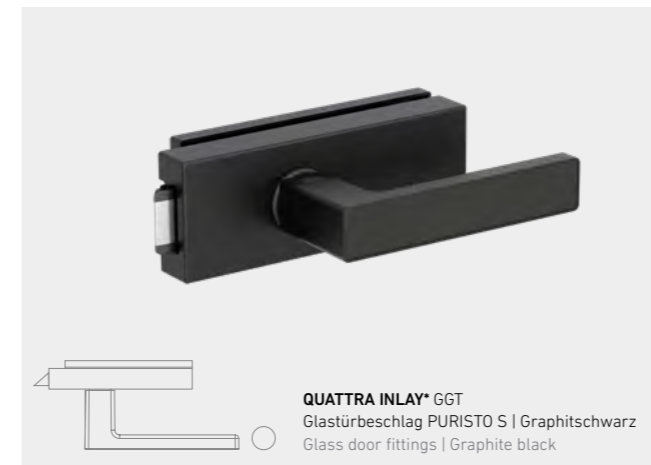

DOOR HANDLES AND ACCESSORIES FOR ALL APPLICATIONS

Door handles are distinctive elements of the door. They make a style statement and underline the room's architectural tone. We offer a comprehensive range of designs and the perfect solutions for all requirements: from door handles to glass door locks and matching hinges.

TOP MONO

GARANT

Griffwerk

TOP

MONO

   <p>MONO BB Schnellmontagetechnik Graphitschwarz Quick mounting mechanism Graphite black</p>	   <p>MONO BB Schnellmontagetechnik Edelstahl matt Quick mounting mechanism Matte stainless steel</p>
   <p>smart2lock by GRIFFWERK</p> <p>MONO Schnellmontagetechnik Graphitschwarz Quick mounting mechanism Graphite black</p>	   <p>smart2lock by GRIFFWERK</p> <p>MONO Schnellmontagetechnik Edelstahl matt Quick mounting mechanism Matte stainless steel</p>
   <p>MONO GGT Glastürbeschlag PURISTO S Graphitschwarz Glass door fittings Graphite black</p>	   <p>MONO GGT Glastürbeschlag PURISTO S Edelstahl matt Glass door fittings Matte stainless steel</p>
   <p>smart2lock by GRIFFWERK</p> <p>MONO GGT Glastürbeschlag PURISTO S Graphitschwarz Glass door fittings Graphite black</p>	   <p>smart2lock by GRIFFWERK</p> <p>MONO GGT Glastürbeschlag PURISTO S Edelstahl matt Glass door fittings Matte stainless steel</p>