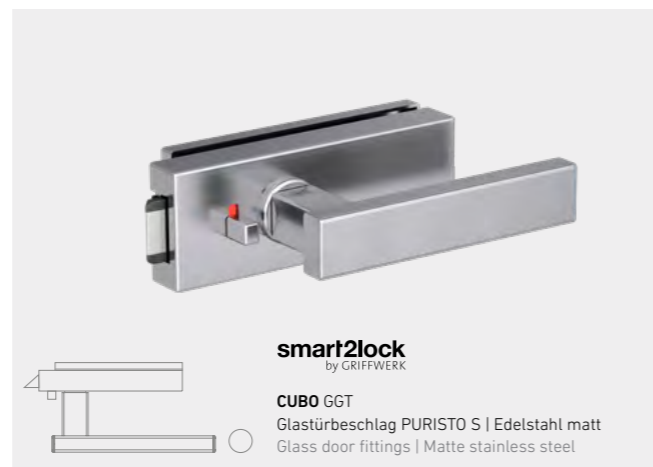

DOOR HANDLES AND ACCESSORIES FOR ALL APPLICATIONS

Door handles are distinctive elements of the door. They make a style statement and underline the room's architectural tone. We offer a comprehensive range of designs and the perfect solutions for all requirements: from door handles to glass door locks and matching hinges.

TOP MONO

GARANT

Griffwerk

TOP

MONO

   <p>MONO BB Schnellmontagetechnik Graphitschwarz Quick mounting mechanism Graphite black</p>	   <p>MONO BB Schnellmontagetechnik Edelstahl matt Quick mounting mechanism Matte stainless steel</p>
   <p>smart2lock by GRIFFWERK</p> <p>MONO Schnellmontagetechnik Graphitschwarz Quick mounting mechanism Graphite black</p>	   <p>smart2lock by GRIFFWERK</p> <p>MONO Schnellmontagetechnik Edelstahl matt Quick mounting mechanism Matte stainless steel</p>
   <p>MONO GGT Glastürbeschlag PURISTO S Graphitschwarz Glass door fittings Graphite black</p>	   <p>MONO GGT Glastürbeschlag PURISTO S Edelstahl matt Glass door fittings Matte stainless steel</p>
   <p>smart2lock by GRIFFWERK</p> <p>MONO GGT Glastürbeschlag PURISTO S Graphitschwarz Glass door fittings Graphite black</p>	   <p>smart2lock by GRIFFWERK</p> <p>MONO GGT Glastürbeschlag PURISTO S Edelstahl matt Glass door fittings Matte stainless steel</p>