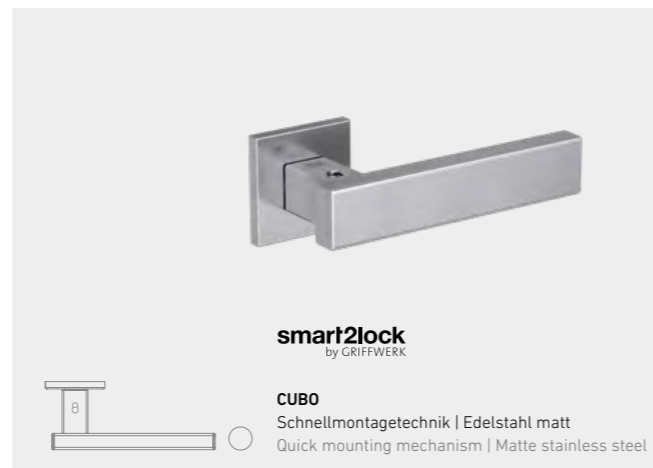

DOOR HANDLES AND ACCESSORIES FOR ALL APPLICATIONS

Door handles are distinctive elements of the door. They make a style statement and underline the room's architectural tone. We offer a comprehensive range of designs and the perfect solutions for all requirements: from door handles to glass door locks and matching hinges.

TOP MONO

GARANT

Griffwerk

TOP

MONO

   <p>MONO BB Schnellmontagetechnik Graphitschwarz Quick mounting mechanism Graphite black</p>	   <p>MONO BB Schnellmontagetechnik Edelstahl matt Quick mounting mechanism Matte stainless steel</p>
   <p>smart2lock by GRIFFWERK</p> <p>MONO Schnellmontagetechnik Graphitschwarz Quick mounting mechanism Graphite black</p>	   <p>smart2lock by GRIFFWERK</p> <p>MONO Schnellmontagetechnik Edelstahl matt Quick mounting mechanism Matte stainless steel</p>
   <p>MONO GGT Glastürbeschlag PURISTO S Graphitschwarz Glass door fittings Graphite black</p>	   <p>MONO GGT Glastürbeschlag PURISTO S Edelstahl matt Glass door fittings Matte stainless steel</p>
   <p>smart2lock by GRIFFWERK</p> <p>MONO GGT Glastürbeschlag PURISTO S Graphitschwarz Glass door fittings Graphite black</p>	   <p>smart2lock by GRIFFWERK</p> <p>MONO GGT Glastürbeschlag PURISTO S Edelstahl matt Glass door fittings Matte stainless steel</p>