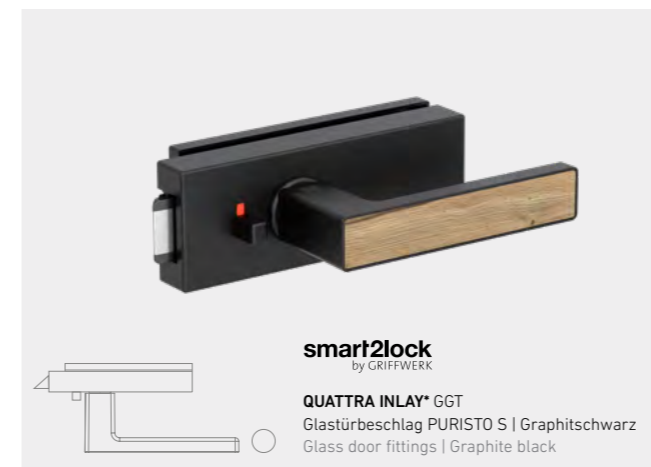

DOOR HANDLES AND ACCESSORIES FOR ALL APPLICATIONS

Door handles are distinctive elements of the door. They make a style statement and underline the room's architectural tone. We offer a comprehensive range of designs and the perfect solutions for all requirements: from door handles to glass door locks and matching hinges.

TOP MONO

GARANT

Griffwerk

TOP

MONO

   <p>MONO BB Schnellmontagetechnik Graphitschwarz Quick mounting mechanism Graphite black</p>	   <p>MONO BB Schnellmontagetechnik Edelstahl matt Quick mounting mechanism Matte stainless steel</p>
   <p>smart2lock by GRIFFWERK</p> <p>MONO Schnellmontagetechnik Graphitschwarz Quick mounting mechanism Graphite black</p>	   <p>smart2lock by GRIFFWERK</p> <p>MONO Schnellmontagetechnik Edelstahl matt Quick mounting mechanism Matte stainless steel</p>
   <p>MONO GGT Glastürbeschlag PURISTO S Graphitschwarz Glass door fittings Graphite black</p>	   <p>MONO GGT Glastürbeschlag PURISTO S Edelstahl matt Glass door fittings Matte stainless steel</p>
   <p>smart2lock by GRIFFWERK</p> <p>MONO GGT Glastürbeschlag PURISTO S Graphitschwarz Glass door fittings Graphite black</p>	   <p>smart2lock by GRIFFWERK</p> <p>MONO GGT Glastürbeschlag PURISTO S Edelstahl matt Glass door fittings Matte stainless steel</p>