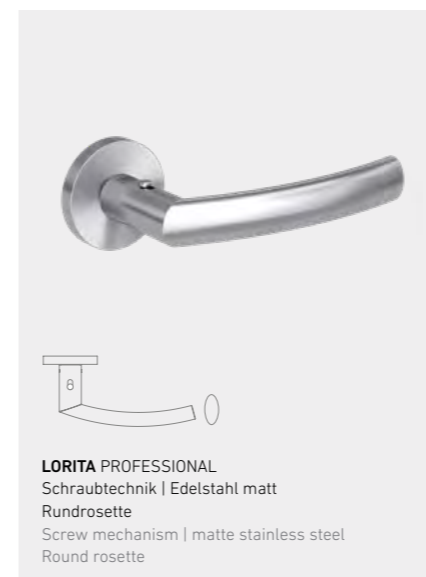

TRI 134
Schraubtechnik | Graphitschwarz und Edelstahl matt
Rund- oder Quadratrossette
Screw mechanism | graphite black and matte stainless steel, round or square rosette

LORITA PIATTA S
Flachrossette | Edelstahl matt
Rundrossette
Flat rosette | matte stainless steel
Round rosette

LORITA PROFESSIONAL
Schraubtechnik | Edelstahl matt
Rundrossette
Screw mechanism | matte stainless steel
Round rosette