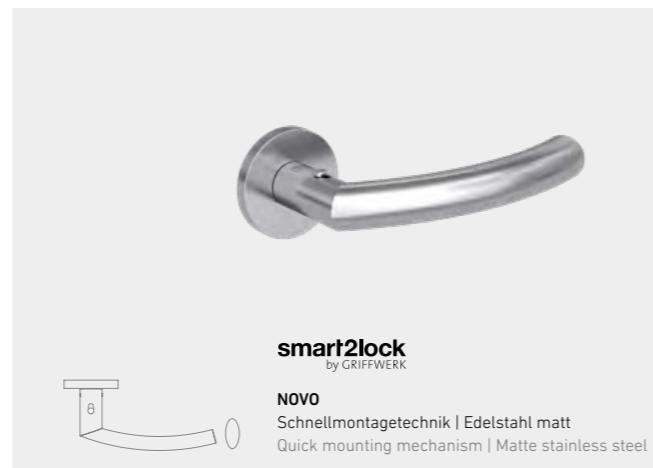

DOOR HANDLES AND ACCESSORIES FOR ALL APPLICATIONS

Door handles are distinctive elements of the door. They make a style statement and underline the room's architectural tone. We offer a comprehensive range of designs and the perfect solutions for all requirements: from door handles to glass door locks and matching hinges.

TOP MONO

GARANT

Griffwerk

TOP

MONO

   <p>MONO BB Schnellmontagetechnik Graphitschwarz Quick mounting mechanism Graphite black</p>	   <p>MONO BB Schnellmontagetechnik Edelstahl matt Quick mounting mechanism Matte stainless steel</p>
   <p>smart2lock by GRIFFWERK</p> <p>MONO Schnellmontagetechnik Graphitschwarz Quick mounting mechanism Graphite black</p>	   <p>smart2lock by GRIFFWERK</p> <p>MONO Schnellmontagetechnik Edelstahl matt Quick mounting mechanism Matte stainless steel</p>
   <p>MONO GGT Glastürbeschlag PURISTO S Graphitschwarz Glass door fittings Graphite black</p>	   <p>MONO GGT Glastürbeschlag PURISTO S Edelstahl matt Glass door fittings Matte stainless steel</p>
   <p>smart2lock by GRIFFWERK</p> <p>MONO GGT Glastürbeschlag PURISTO S Graphitschwarz Glass door fittings Graphite black</p>	   <p>smart2lock by GRIFFWERK</p> <p>MONO GGT Glastürbeschlag PURISTO S Edelstahl matt Glass door fittings Matte stainless steel</p>

*Inlays in allen CePaL-Öberflächen erhältlich *Inlays available in all CePaL surfaces

MONO

STANDARD-ROSETTE
STANDARD ROSETTE

BB-Schloss Rosette
BB lock with magnetic rosette

WC-Schloss
WC lock

PZ-Schloss
PZ lock

Magnetschloß lang
Schlossstulp
Long magnetic lock
lock neck

Schließblech lang
Long locking plate

MONO

STANDARD
STANDARD

UV-Schloss
UV lock

PZ-Schloss
PZ lock

smart2lock
by GRIFFWERK

NOVO