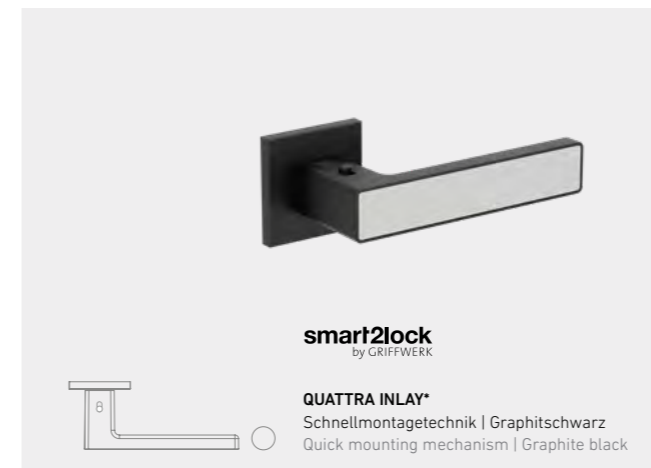

DOOR HANDLES AND ACCESSORIES FOR ALL APPLICATIONS

Door handles are distinctive elements of the door. They make a style statement and underline the room's architectural tone. We offer a comprehensive range of designs and the perfect solutions for all requirements: from door handles to glass door locks and matching hinges.

TOP MONO

GARANT

Griffwerk

TOP

MONO

   <p>MONO BB Schnellmontagetechnik Graphitschwarz Quick mounting mechanism Graphite black</p>	   <p>MONO BB Schnellmontagetechnik Edelstahl matt Quick mounting mechanism Matte stainless steel</p>
   <p>smart2lock by GRIFFWERK</p> <p>MONO Schnellmontagetechnik Graphitschwarz Quick mounting mechanism Graphite black</p>	   <p>smart2lock by GRIFFWERK</p> <p>MONO Schnellmontagetechnik Edelstahl matt Quick mounting mechanism Matte stainless steel</p>
   <p>MONO GGT Glastürbeschlag PURISTO S Graphitschwarz Glass door fittings Graphite black</p>	   <p>MONO GGT Glastürbeschlag PURISTO S Edelstahl matt Glass door fittings Matte stainless steel</p>
   <p>smart2lock by GRIFFWERK</p> <p>MONO GGT Glastürbeschlag PURISTO S Graphitschwarz Glass door fittings Graphite black</p>	   <p>smart2lock by GRIFFWERK</p> <p>MONO GGT Glastürbeschlag PURISTO S Edelstahl matt Glass door fittings Matte stainless steel</p>