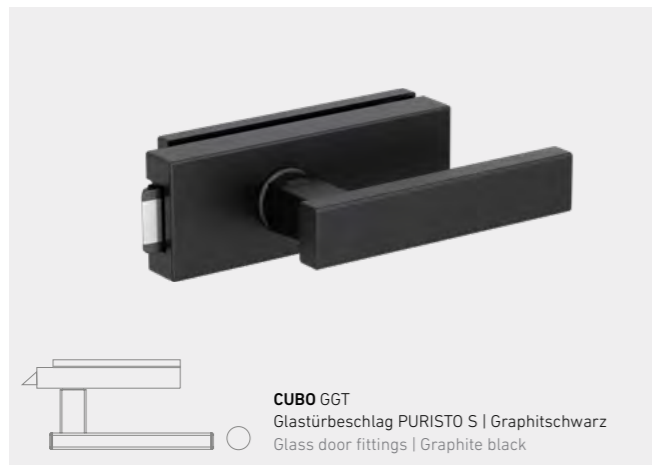

DOOR HANDLES AND ACCESSORIES FOR ALL APPLICATIONS

Door handles are distinctive elements of the door. They make a style statement and underline the room's architectural tone. We offer a comprehensive range of designs and the perfect solutions for all requirements: from door handles to glass door locks and matching hinges.

TOP MONO

GARANT

Griffwerk

TOP

MONO

   <p>MONO BB Schnellmontagetechnik Graphitschwarz Quick mounting mechanism Graphite black</p>	   <p>MONO BB Schnellmontagetechnik Edelstahl matt Quick mounting mechanism Matte stainless steel</p>
   <p>smart2lock by GRIFFWERK</p> <p>MONO Schnellmontagetechnik Graphitschwarz Quick mounting mechanism Graphite black</p>	   <p>smart2lock by GRIFFWERK</p> <p>MONO Schnellmontagetechnik Edelstahl matt Quick mounting mechanism Matte stainless steel</p>
   <p>MONO GGT Glastürbeschlag PURISTO S Graphitschwarz Glass door fittings Graphite black</p>	   <p>MONO GGT Glastürbeschlag PURISTO S Edelstahl matt Glass door fittings Matte stainless steel</p>
   <p>smart2lock by GRIFFWERK</p> <p>MONO GGT Glastürbeschlag PURISTO S Graphitschwarz Glass door fittings Graphite black</p>	   <p>smart2lock by GRIFFWERK</p> <p>MONO GGT Glastürbeschlag PURISTO S Edelstahl matt Glass door fittings Matte stainless steel</p>