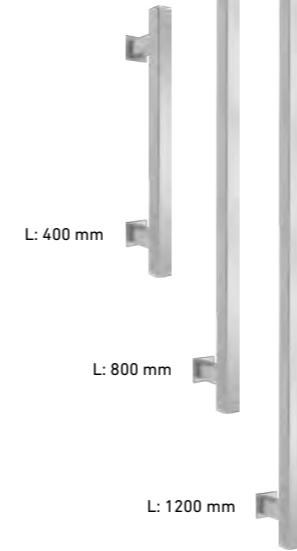

STANDARD
STANDARD

MAGNET-FALLE
MAGNETIC SPRING

STANGENGRIF ECKIG
SQUARE HANDLEBAR

Paar zur beidseitigen oder
als Stück zur einseitigen
Türbetätigung

Available as a pair for
opening either side or
as a single piece for
opening only one side
of the door