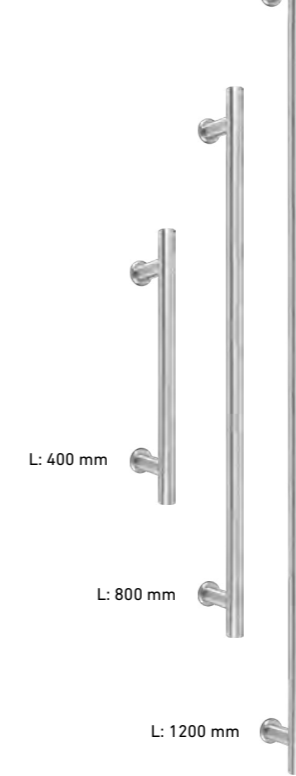

STANGENGRIF RUND
ROUND HANDLEBAR