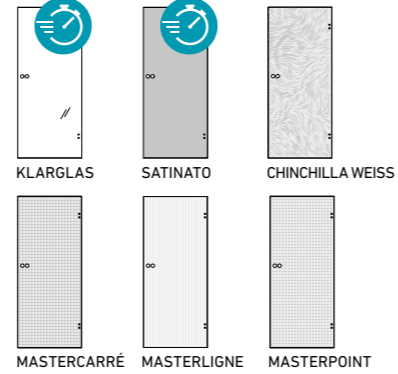

GANZGLASTÜREN ORNAMENT (NORM)
ORNAMENTAL FULL-GLASS DOORS (STANDARD)

STANDARD-ORNAMENTGLAS | STANDARD ORNAMENTAL GLASS